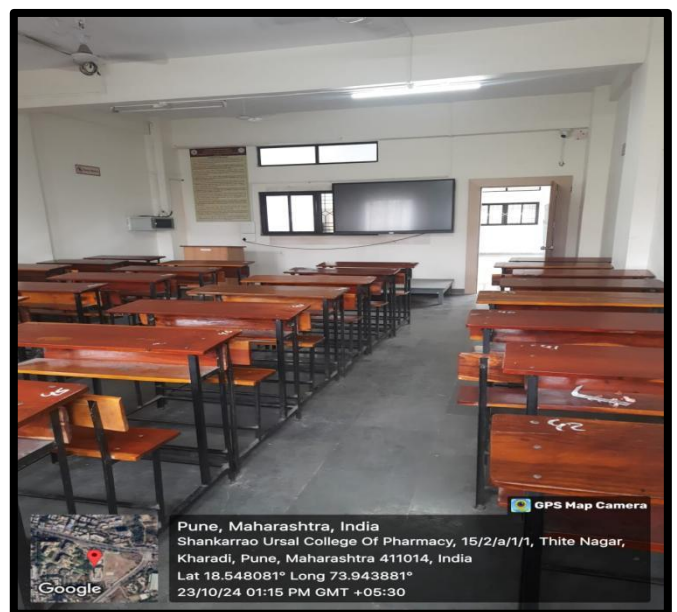

Pune District Education Association's
**Shankarrao Ursal College of Pharmaceutical Sciences and
Research Centre, Kharadi, Pune-411 014.**

Class Room- 1

Class Room- 2

Class Room- 3

Class Room- 4

Class Room- 5

Class Room- 6

Class Room – 7

Seminar Hall

PRINCIPAL
Pune District Education Association's
Shankarrao Ursal College of Pharmaceutical
Sciences & Research Centre,
Kharadi, Pune-411014.